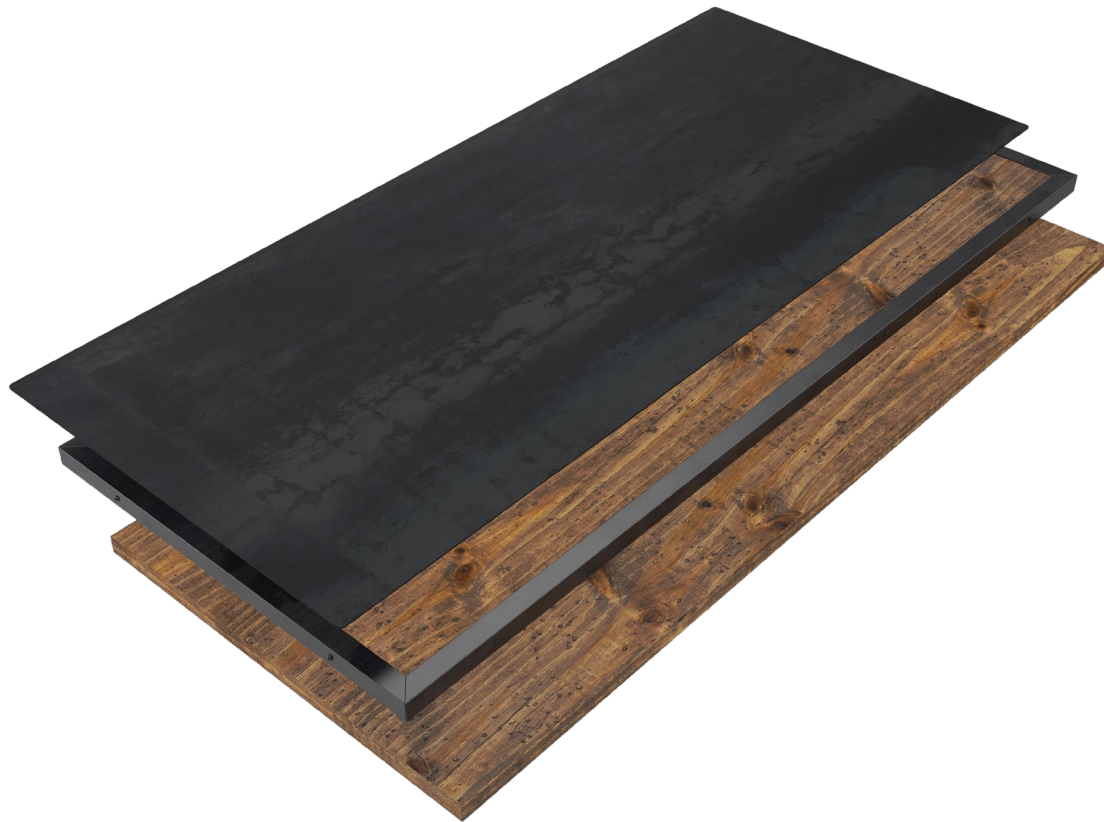

Vintage Industrial

rustic wood / steel / rustic wood + steel edge

No: VINT-10
Type: Steel
Color: Raw Steel Patina
Available sizes:
72", Custom
Machined/Finished: USA