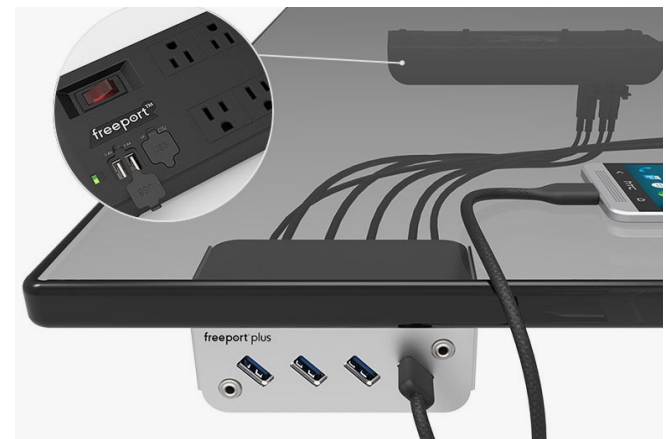

Options & Accessories

ergonomic monitor arms

advanced cable management

integrated power management

custom surface protector

casters

standing mat

With configurable panels, modular dividers present a blank canvass for companies to express their own individuality.