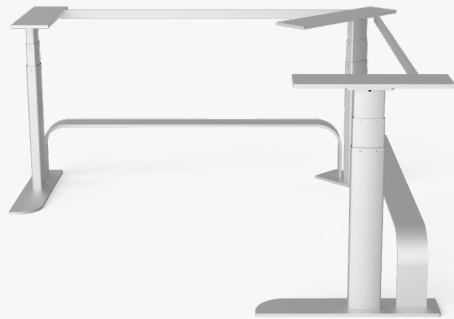

Frame System

No: FS1600
Name: Vintage Pro
Type: Four Column
Material: Steel
Crossbar: Optional

Class: Ultra Premium
Max Height: 51"
Max Capacity: 470lbs
Origin: USA

No: FS1700
Name: Vintage Pro
Type: Four Column
Material: Steel
Crossbar: Optional

Class: Ultra Premium
Max Height: 51"
Max Capacity: 630lbs
Origin: USA

No: FS1800
Name: Vintage Pro
Type: Four Column
Material: Steel
Crossbar: Optional

Class: Ultra Premium
Max Height: 51"
Max Capacity: 630lbs
Origin: USA

Frame System

No: FS3000
Name: Custom L
Type: Three Column
Material: Solid Aluminum
Crossbar: Standard

Class: Ultra Premium
Max Height: 51"
Max Capacity: 470lbs
Origin: USA

No: FS4000
Name: Custom L
Type: Four Column
Material: Solid Aluminum
Crossbar: Standard

Class: Ultra Premium
Max Height: 51"
Max Capacity: 630lbs
Origin: USA

No: FS200
Name: Premium Two
Type: Dual Column
Material: Solid Aluminum
Crossbar: Optional

Class: Premium
Max Height: 46"
Max Capacity: 315lbs
Origin: USA